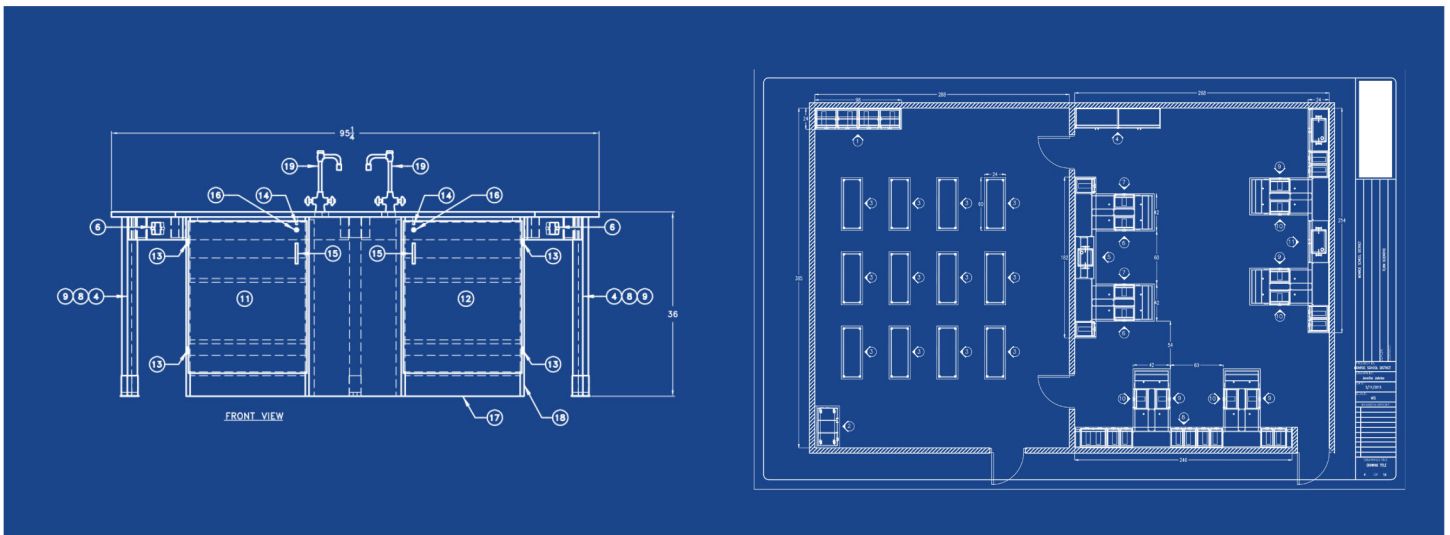

Have a remodeling or building plan in place?

Designing the perfect science learning environment is crucial—it sparks student engagement, supports effective teaching, and promotes active collaboration. Whether you're updating an existing space or embarking on new construction, Flinn's Lab Design Team offers unparalleled support at no cost.

Free Science Facility Design Guide

Begin shaping your future lab with our Science Facility Design Guide. This free guide is your first step toward a state-of-the-art learning environment, providing detailed checklists for instructional and storage areas, chemical hygiene protocols, and also includes insightful articles on safe lab design and more.

Personalized Guidance from Flinn's Experts

Our Lab Design Team is at your disposal to consult and collaborate with your team, ensuring your educational space meets both current and future needs seamlessly.

Transform your educational environment into a hub of innovation and safety. Reach out to start the conversation today!

Get started on your new lab space by giving us a call at 800-452-1261 or email labdesign@flinnsci.com.

**AEPA members save 10% and get free shipping on orders over $100. Use code "AEPA."
Any questions? Email businessdesk@flinnsci.com or call 800-452-1261**