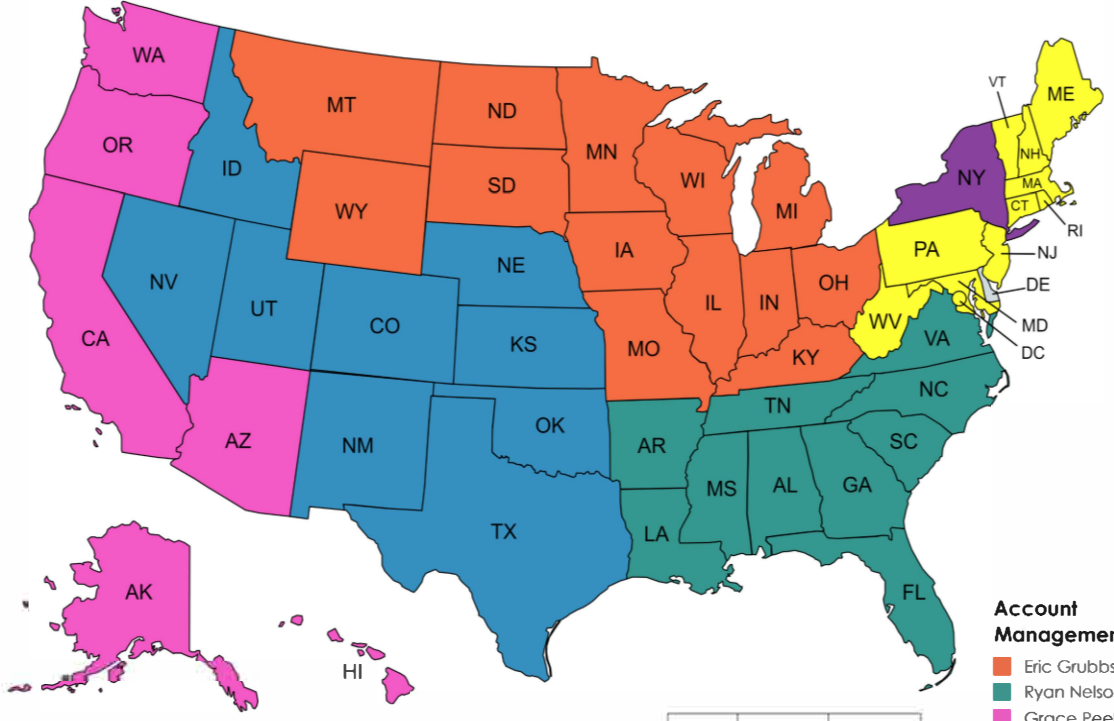

**2024 RM Territories  
5.20.24**

- Karen Beshak
- Pam Mckillip
- Pam / Amy Split
- Amy Wieland
- Erica Hartman

**Account Management**

- Eric Grubbs
- Ryan Nelson
- Grace Peeler
- LaTonya Page + Strategic Accounts
- Ryan Froehle
- Brian Himes